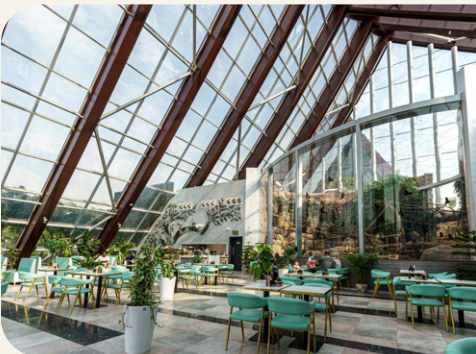

A restaurant that serves delicious Italian cuisines such as pasta, pizza and beverages.

- International Cuisine
- Located in Glass Building