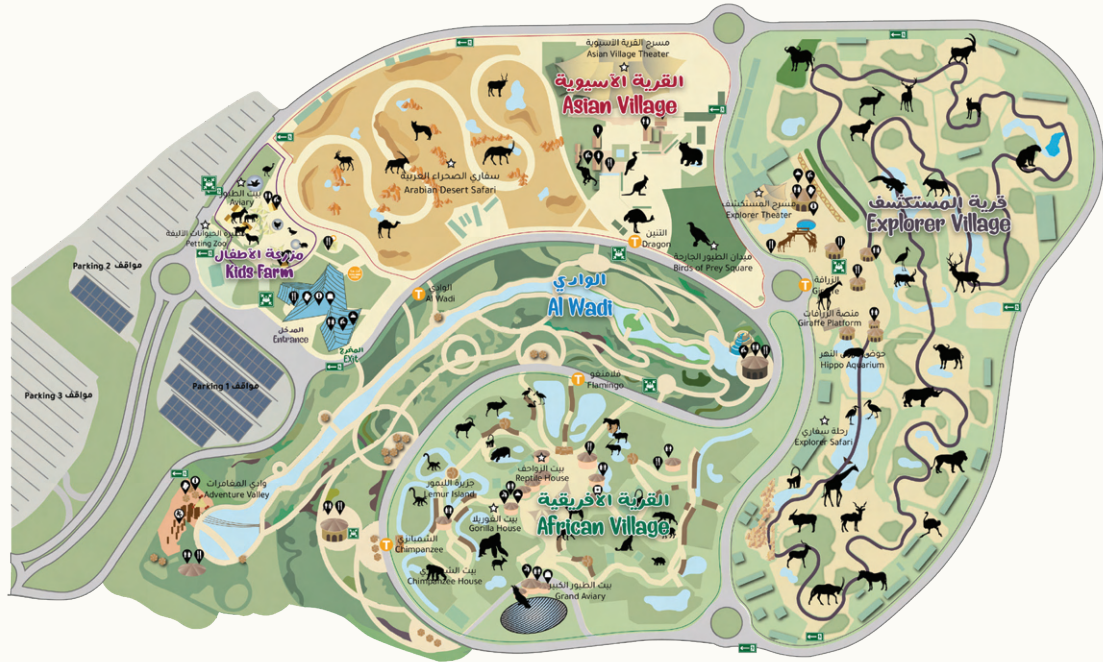

Wildlife adventures perfectly crafted for young friends of the wild to explore nature, learn how to protect the environment and care for animal friends.

At Dubai Safari Park, there are 119 hectares to explore, with 6 fun zones, and over 3,000 animals from 300 different species! Enjoy safari adventures, meet animals up close, and watch live presentations. Our awesome team is made up of education experts and animal lovers who are here to help little explorers to learn and have fun!

Park map (with QR Code of visitor guide).