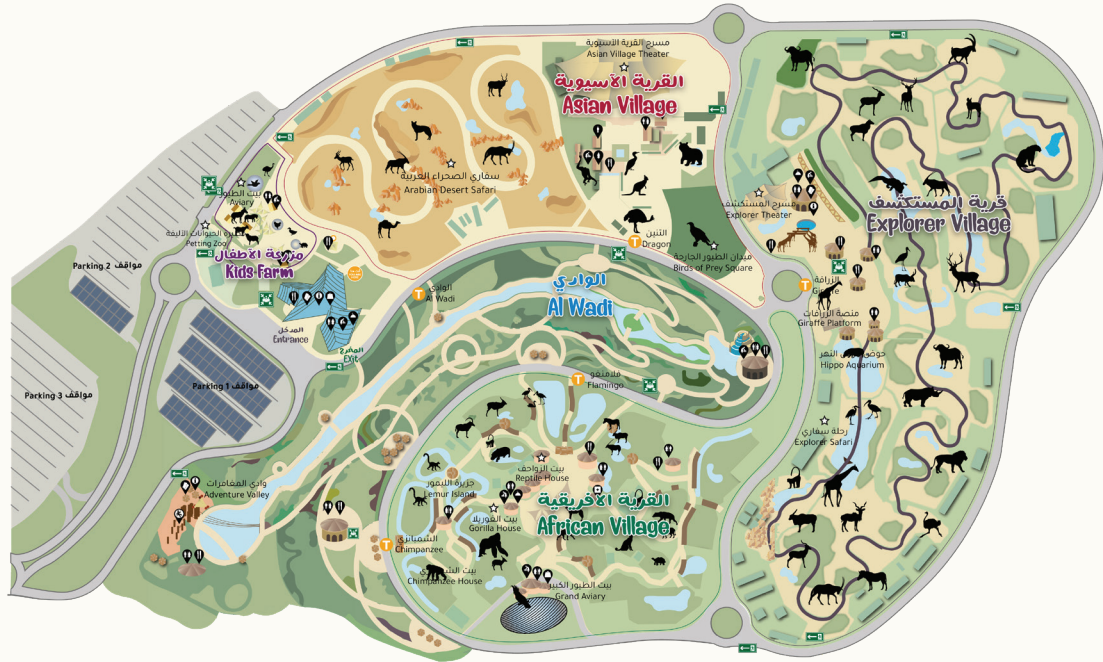

دبي سفاري پارک  
DUBAI SAFARI  
PARK

# Schools are welcomed in Dubai Safari Park

Wildlife adventures perfectly crafted for young friends of the wild to explore nature, learn how to protect the environment and care for animal friends.

At Dubai Safari Park, there are 119 hectares to explore, with 6 fun zones, and over 3,000 animals from 300 different species! Enjoy safari adventures, meet animals up close, and watch live presentations. Our awesome team is made up of education experts and animal lovers who are here to help little explorers to learn and have fun!

# It's time to Explore, Learn, and Play!

At Dubai Safari Park, there's so much to learn and explore everywhere you look!

## Interactive Displays and Information Boards

Dive into fun facts about different species! You'll find cool details about what they eat, where they live, and how we can help protect them. Plus, there are maps and diagrams that make learning even more exciting!