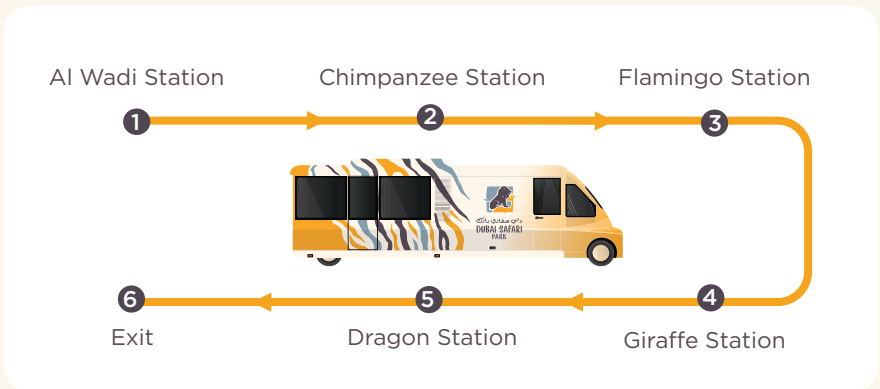

Getting Around the Park

On Foot

Walking is the best way to explore the park. Enjoy the pleasant surroundings and find amazing spots for pictures while moving between the villages

By Train

Train service is available for Safari Bundle or additional add-on.

Available Services

Free Wifi

First Aid

Prayer Room

Free Parking

Wheelchair*

Baby Changing

EV Charger

Lost & Found

Souvenir Shop

EcoTaxi*

Photo Booth*

Education Center