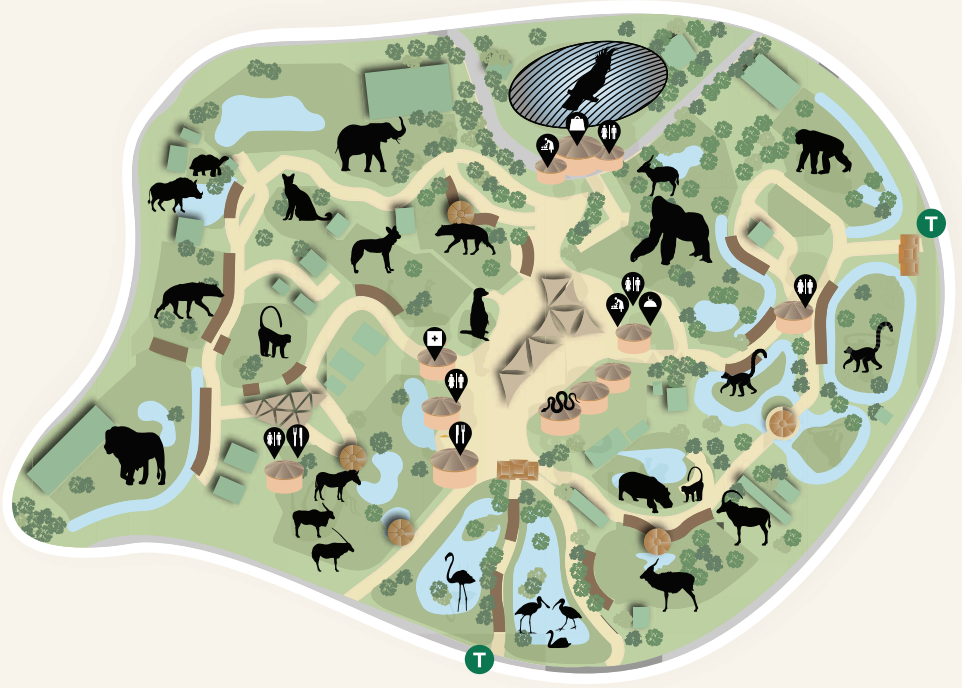

# Getting Around the Park

Lost & Found

Souvenir Shop

EcoTaxi\*

Photo Booth\*

Education Center

# African Village

Meet some of the world's best known land mammals, from the African Elephant to the Meerkat.

- 1 Meerkat
- 2 Wild Dog
- 3 Primates
- 4 Ungulates
- 5 Lion
- 6 Hyena
- 7 Warthog
- 8 Serval
- 9 Elephant
- 10 Striped Hyena
- 11 Grand Aviary
- 12 Gorilla
- 13 Chimpanzee
- 14 Flamingo
- 15 Lemur Island
- 17 Sable Antelopes
- 18 Nyala
- 19 Reptiles
- 20 Pygmy Hippo

☆ Gorilla House

☆ Chimpanzee House

☆ Reptile House

☆ Grand Aviary

Mamma Italia  
Taco Taco Tex Mex  
FB Cafe

Flamingo Station  
Chimpanzee Station

Safari Mini Mart  
Zawadi Shop

🕒 Duration Of The Experience 60 - 90 Minutes