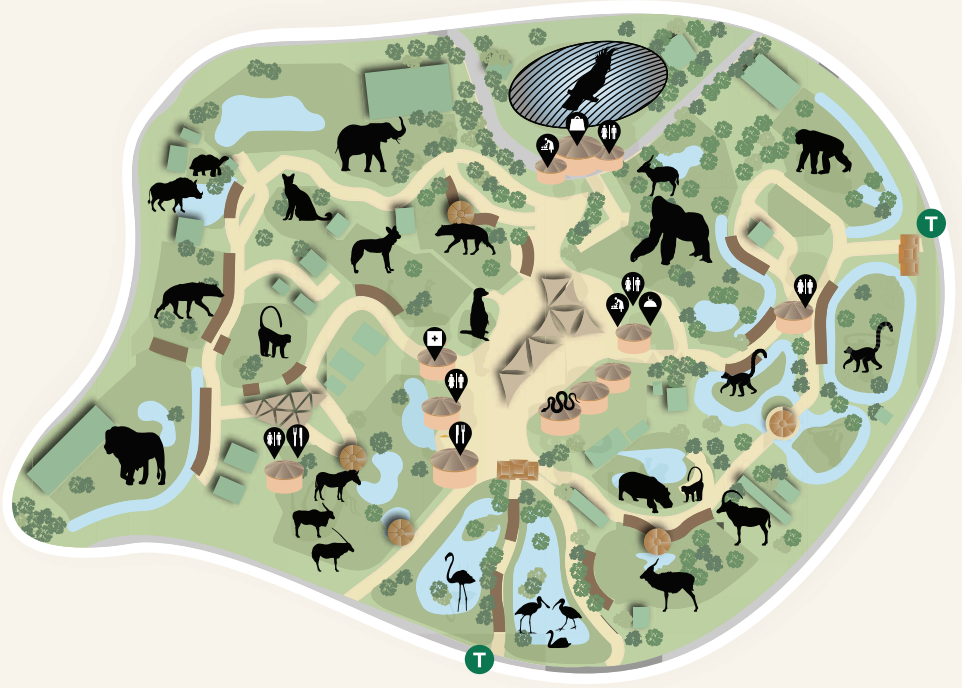

Baby Changing

EV Charger

Lost & Found

Souvenir Shop

EcoTaxi*

Photo Booth*

Education Center

African Village

Meet some of the world's best known land mammals, from the African Elephant to the Meerkat.

- | | | | |
|-------------|------------------|-----------------|--------------------|
| 1 Meerkat | 7 Warthog | 12 Gorilla | 17 Sable Antelopes |
| 2 Wild Dog | 8 Serval | 13 Chimpanzee | 18 Nyala |
| 3 Primates | 9 Elephant | 14 Flamingo | 19 Reptiles |
| 4 Ungulates | 10 Striped Hyena | 15 Lemur Island | 20 Pygmy Hippo |
| 5 Lion | 11 Grand Aviary | | |
| 6 Hyena | | | |

☆ Gorilla House

☆ Chimpanzee House

☆ Reptile House

☆ Grand Aviary

Mamma Italia
Taco Taco Tex Mex
FB Cafe

Flamingo Station
Chimpanzee Station

Safari Mini Mart
Zawadi Shop

🕒 Duration Of The Experience 60 - 90 Minutes

🕒 12:00 PM & 04:00PM 📄 Paid

📍 Lemur Island

Explorer Village

Get close to Tigers, Lions, Rhinos, Zebras, and more animals in a drive-through experience.

- ☆ Explorer Safari Tour
- ① Common Hippo
- ② Wetland
- ③ Baboons
- ④ African Mix Exhibit
- ⑤ European Mouflon
- ⑥ Lion
- ⑦ White Rhino
- ⑧ African Buffalo
- ⑨ Watusi Cow
- ⑩ Marabou Stork
- ⑪ Crocodile
- ⑫ Bachelors Exhibit
- ⑬ Tiger
- ⑭ African Wild Dog
- ⑮ Barbary Sheep/Nubian Ibex
- ⑯ Asian Water Buffalo
- ⑰ Asian Mix
- ⑱ Cheetah